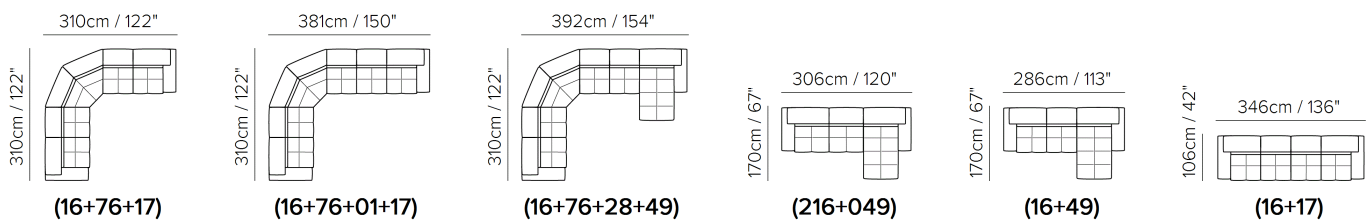

COMPOSITION EXAMPLES