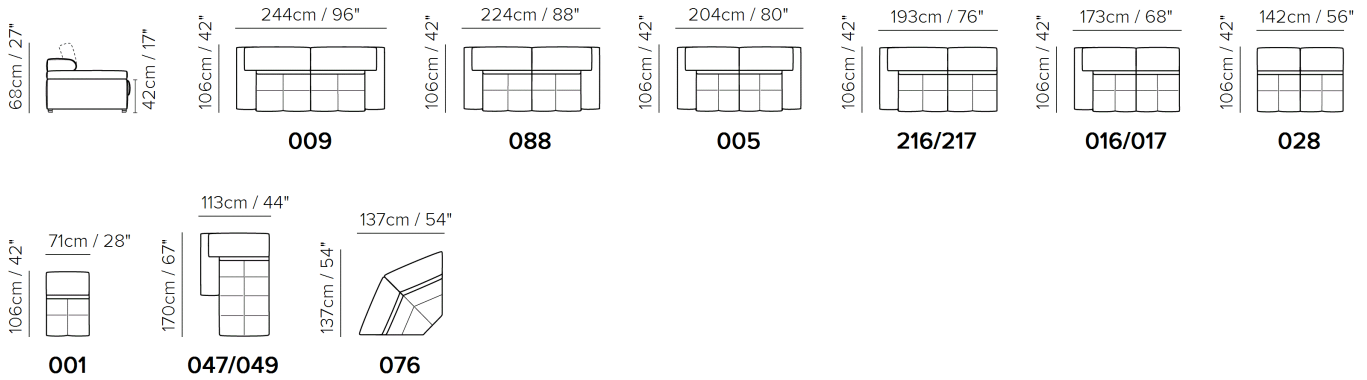

SCHEMATICS